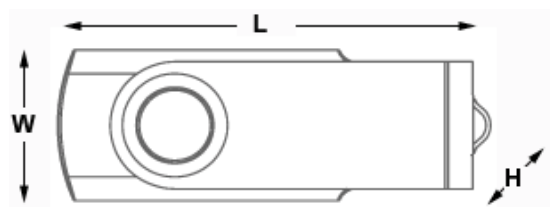

IMPORTANT: Due to the price volatility of NAND Flash Memory, prices can change daily and without notice.

Product Details

Product Dimensions

Inches: 2.18" x 0.75" x 0.40"
 Millimeters: 55.55 x 19.17 x 10.27